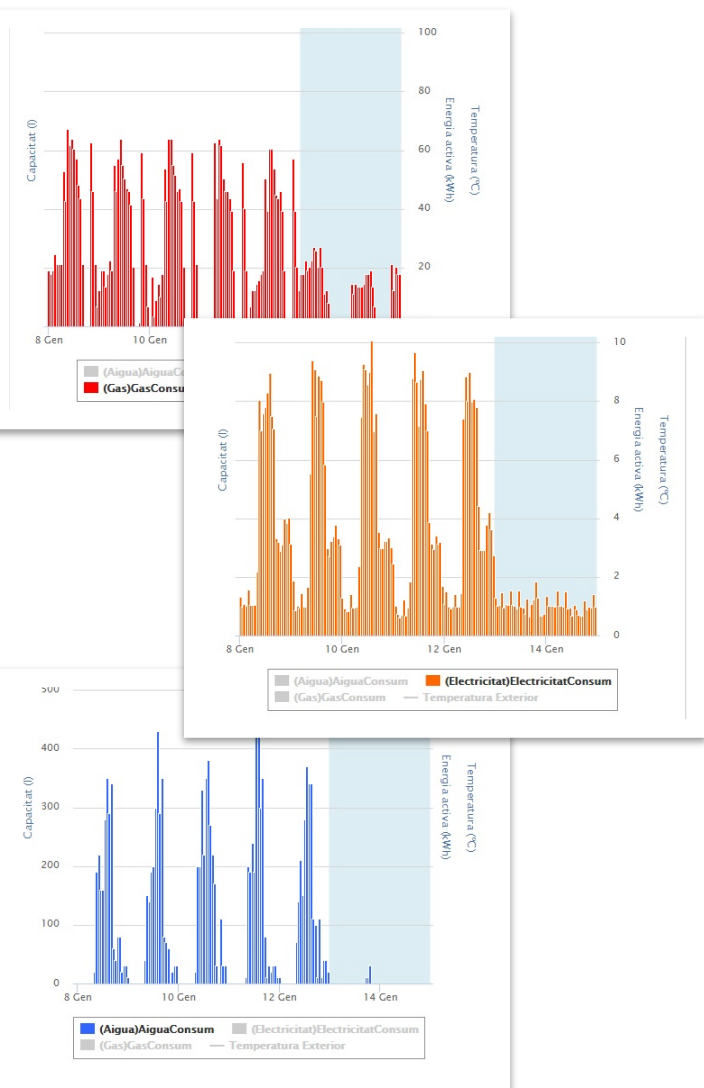

Monitorizando los consumos de recursos y energía